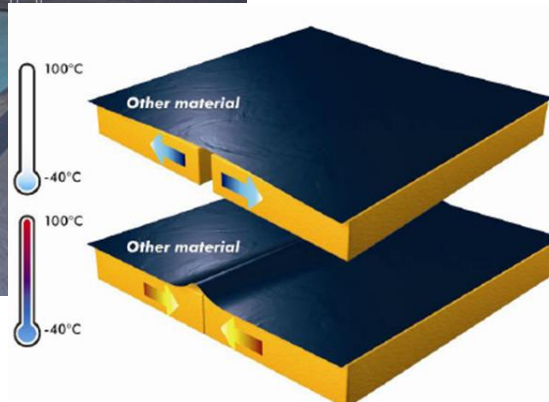

Other long term benefits:

Hygiene & Cleaning

Light Reflectance

Ease of Installation

We are also Colorful!

Rockfon Color-all™

CITYTONES

STONE 01 R12.1 (90%) α _v 0.90	ROSE 02 R12.1 (90%) α _v 0.90	GRASS 03 R12.1 (90%) α _v 0.90
WAVE 04 R12.1 (90%) α _v 0.90	ZINC 05 R12.1 (90%) α _v 0.90	CONCRETE 06 R12.1 (90%) α _v 0.90
WINE 07 R12.1 (90%) α _v 0.90	ANTHRA 08 R12.1 (90%) α _v 0.90	ONYX 09 R12.1 (90%) α _v 0.90