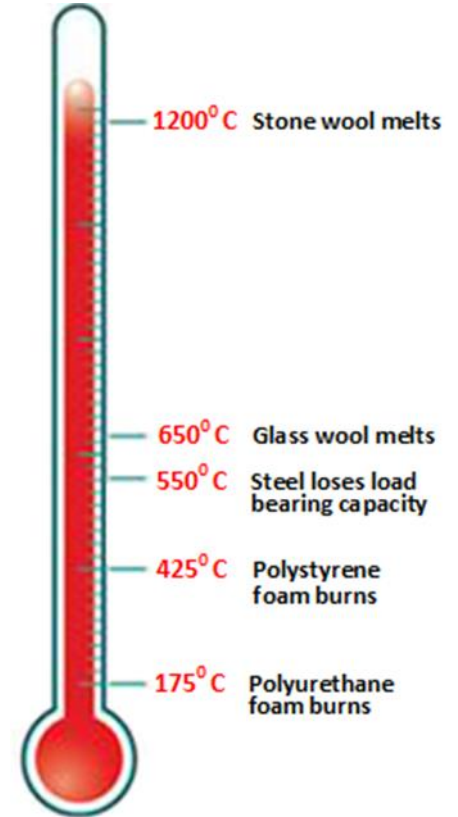

Fire Resistance