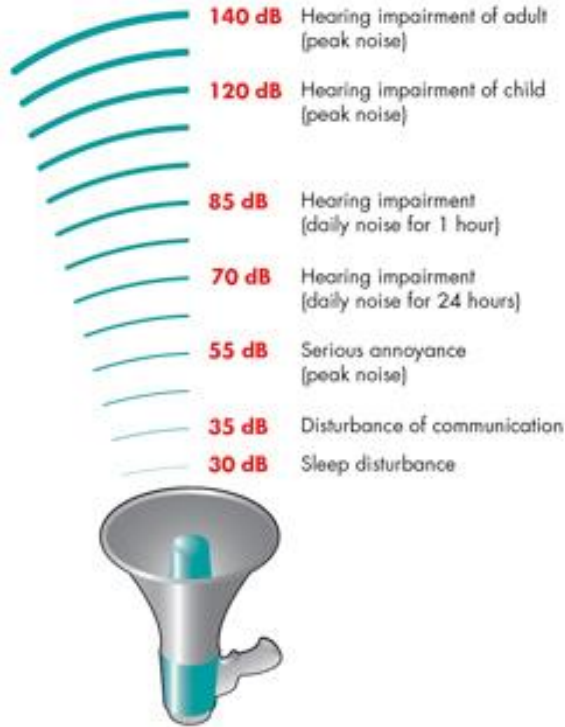

Superior

Acoustic Absorption

100%

RH Resistant

Fire Resistance

Stone wool is sound absorbent

Acoustic & speech intelligibility

Humidity Resistance/Dimensional Stability