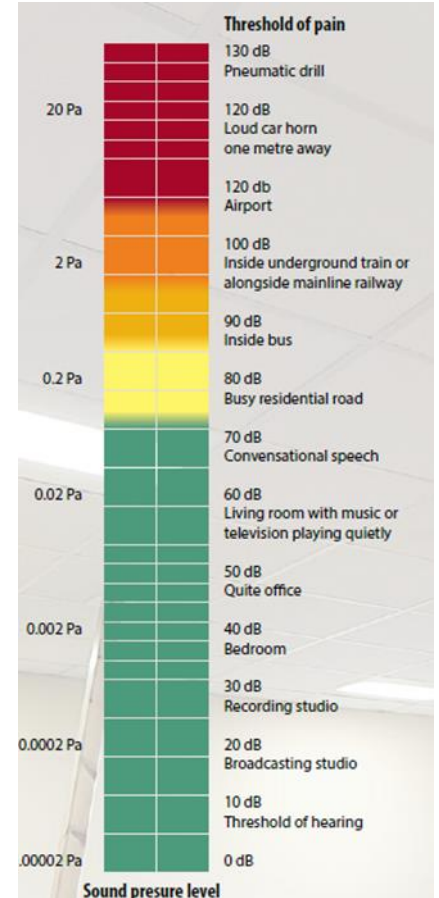

Stone wool is sound absorbent